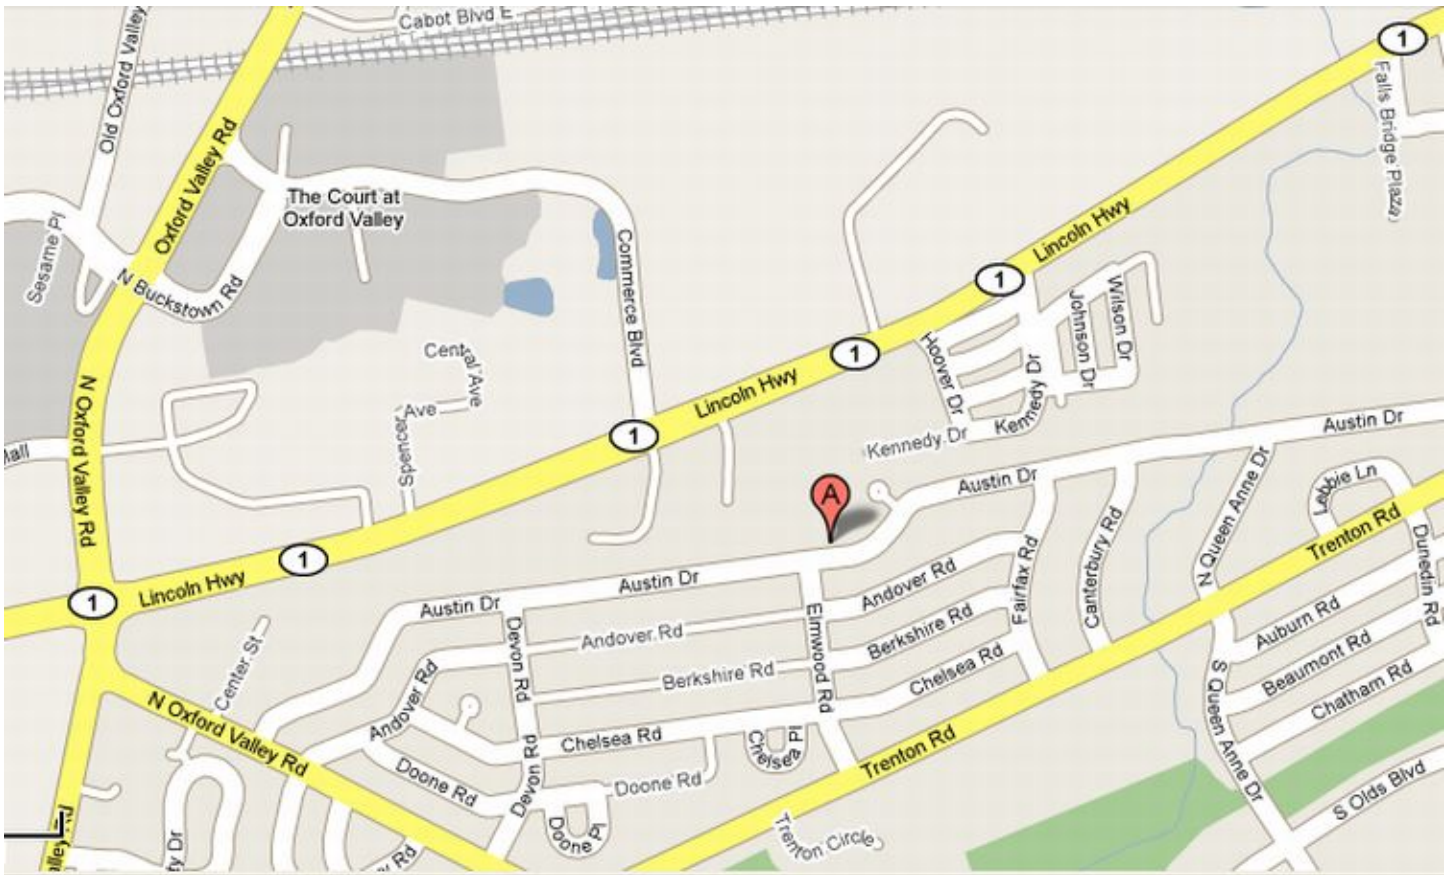

Social time every other Friday night at 6:30PM
Praise, Study and Prayer 7:00PM – 8:30PM
Followed by Fellowship

Hosted by Lauri Wendel
403 Austin Drive
Fairless Hills, PA 19030

Study led by Ed Umlauf

For more information: Ed Umlauf (215) 337-4434 Voice or VP
Richard Stewart rwstewart35@yahoo.com or
Jessica Stewart (215) 439-0773 cell

"And let us not neglect our meeting together, as some people do, but encourage one another, especially now that the day of his return is drawing near." (Hebrews 10:25, NLT)

DIRECTIONS:

- From Route 1 North:
Exit at Oxford Valley. **Turn right** at the end of the ramp onto Oxford Valley Road. Go past the mall and cross over Business Route 1 (E. Lincoln Highway) Pep Boys will be on the left at the light for E. Lincoln Hwy. Make the very next **left** onto N. Oxford Valley Rd. **Make a left** at the light onto Trenton Rd (There will be a 7-eleven on your left at this light). **Go left** onto Elmwood Rd. **Go right** onto Austin Dr. 403 Austin will be on your left.
- From I-95:
Exit at Route 1 North. Follow the directions above from Route 1 North.